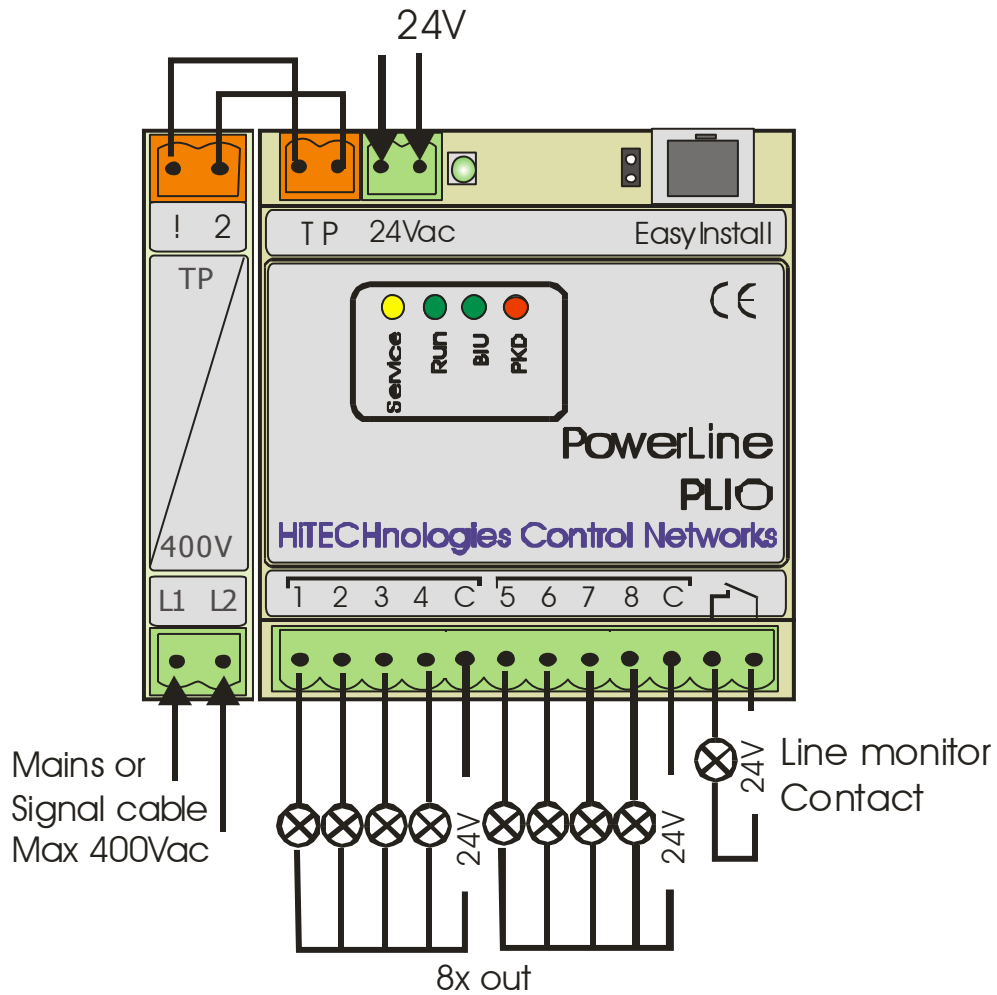

PowerLine IO modules 8 uitgangen

PLIO_80

ATTENTION! ALL 24Volt Power, Input, and Outputs are DC or AC. In case of 24VDC the C (common) is negative (GND / -).