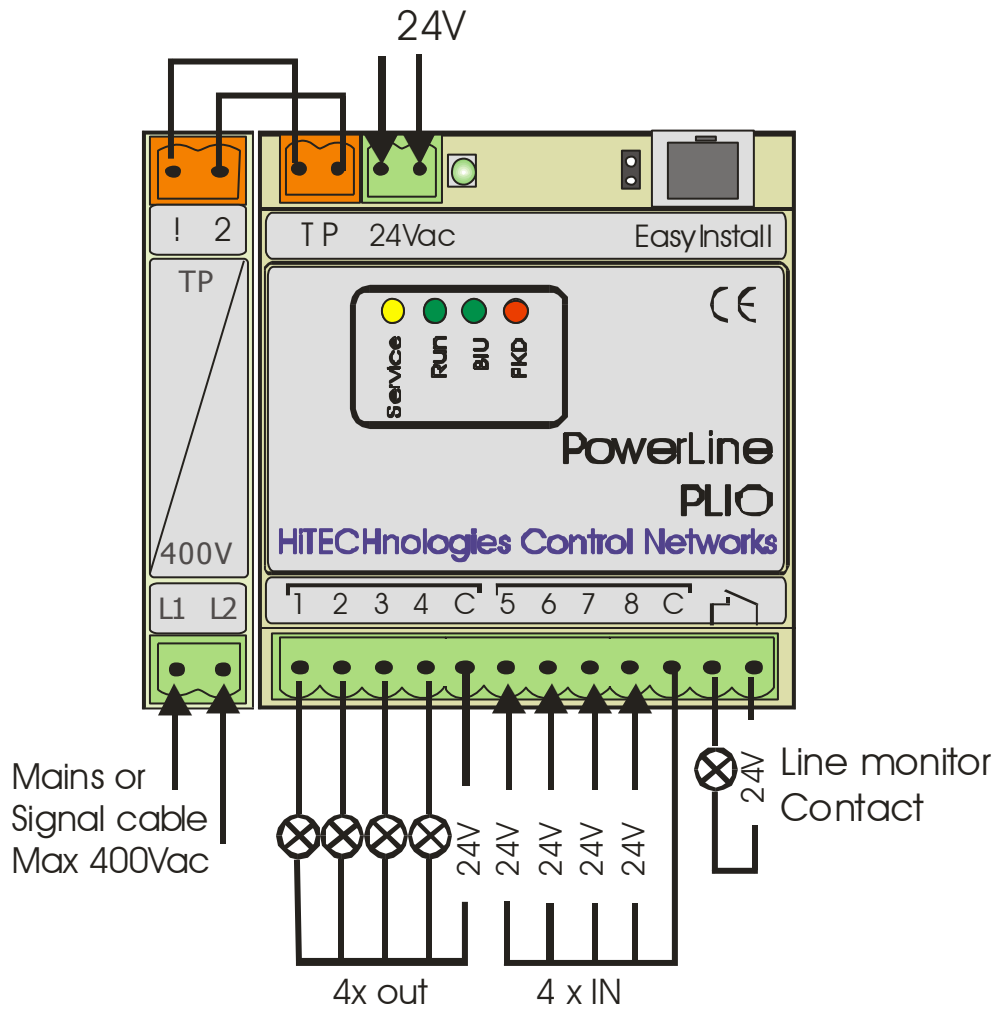

PowerLine IO modules 4 in- / 4 uitgangen
 PLIO_4I/4O

ATTENTION! ALL 24Volt Power, Input, and Outputs are DC or AC. In case of 24VDC the C (common) is negative (GND / -).